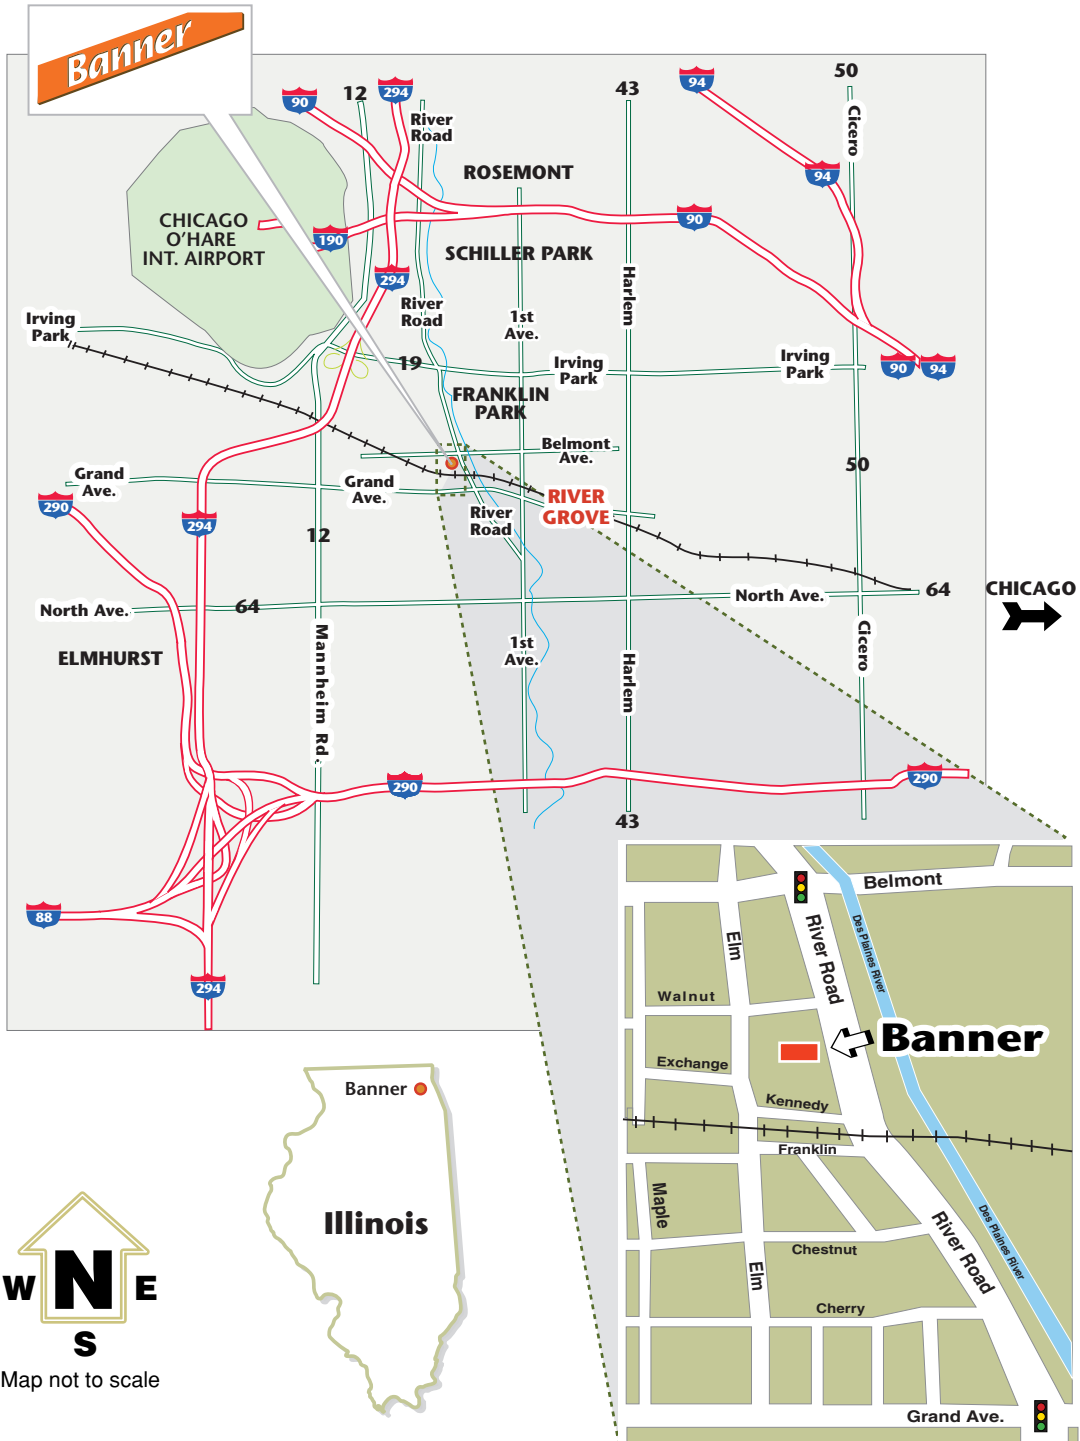

Map To Banner

Come visit us at Banner,
our doors open at 8:00am
and close at 5:00pm.

Banner Moulded Products
3050 North River Road
River Grove, Illinois 60171

Moulded Products Inc.